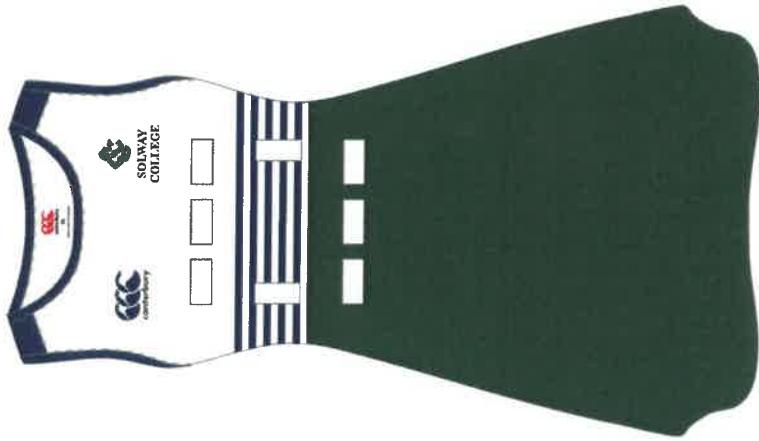

Solway College

T67936 Sublimated Netball/Hockey Dress - Evasion Design

$110

canterbury

www.cccteam.com

ASIA | AUSTRALIA | EUROPE | NEW ZEALAND
Copyright: remains with Canterbury Ltd, Canterbury Intl, Aust Pty Ltd and Canterbury of NZ Ltd for all artwork shown