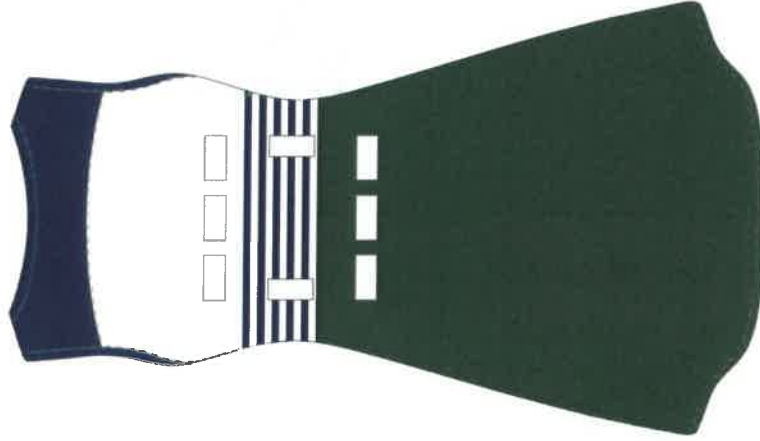

Solway College

T67936 Sublimated Netball/Hockey Dress - Evasion Design

$110

canterbury

www.cccteam.com

ASIA | AUSTRALIA | EUROPE | NEW ZEALAND
Copyright: remains with Canterbury Ltd, Canterbury Intl, Aust Pty Ltd and Canterbury of NZ Ltd for all artwork shown