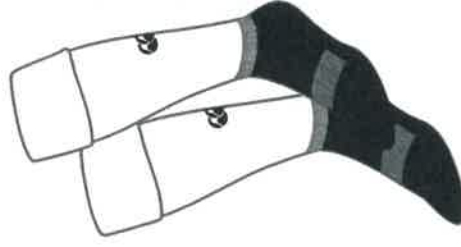

Solway College

T647360 WMN Sublimated Sports Top - Evasion Design

$75

$15

T67000 Netball Skirt