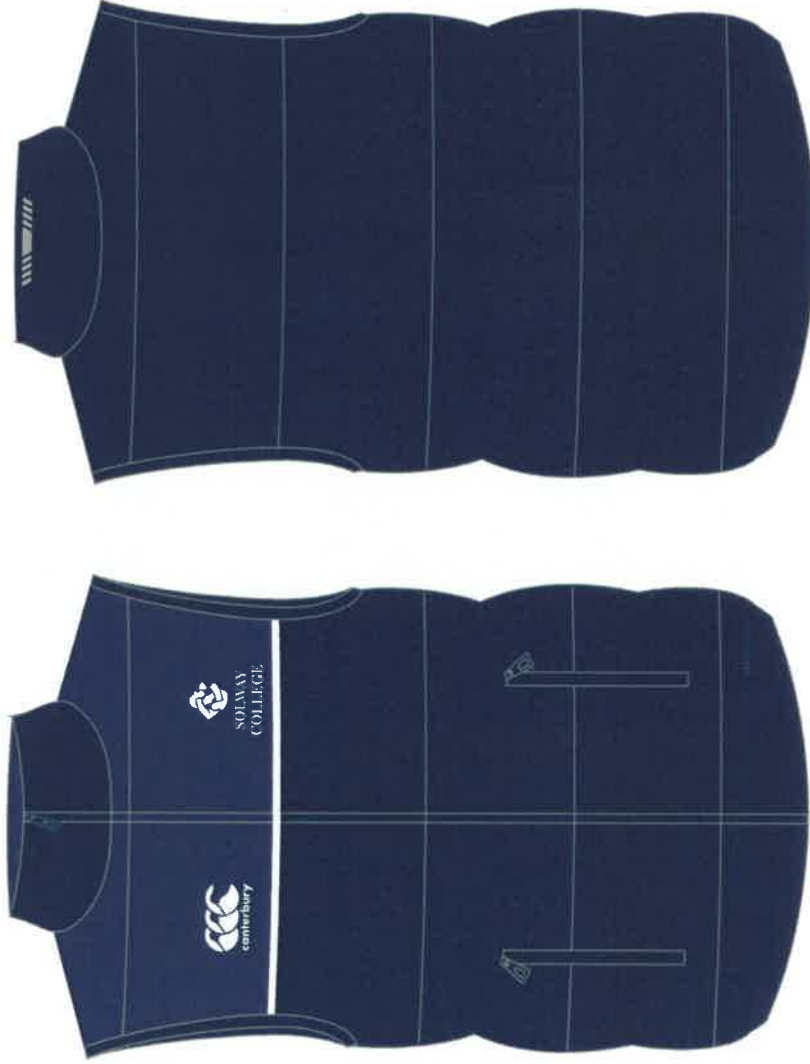

Solway College

E583650 Pro Gilet

School Stock